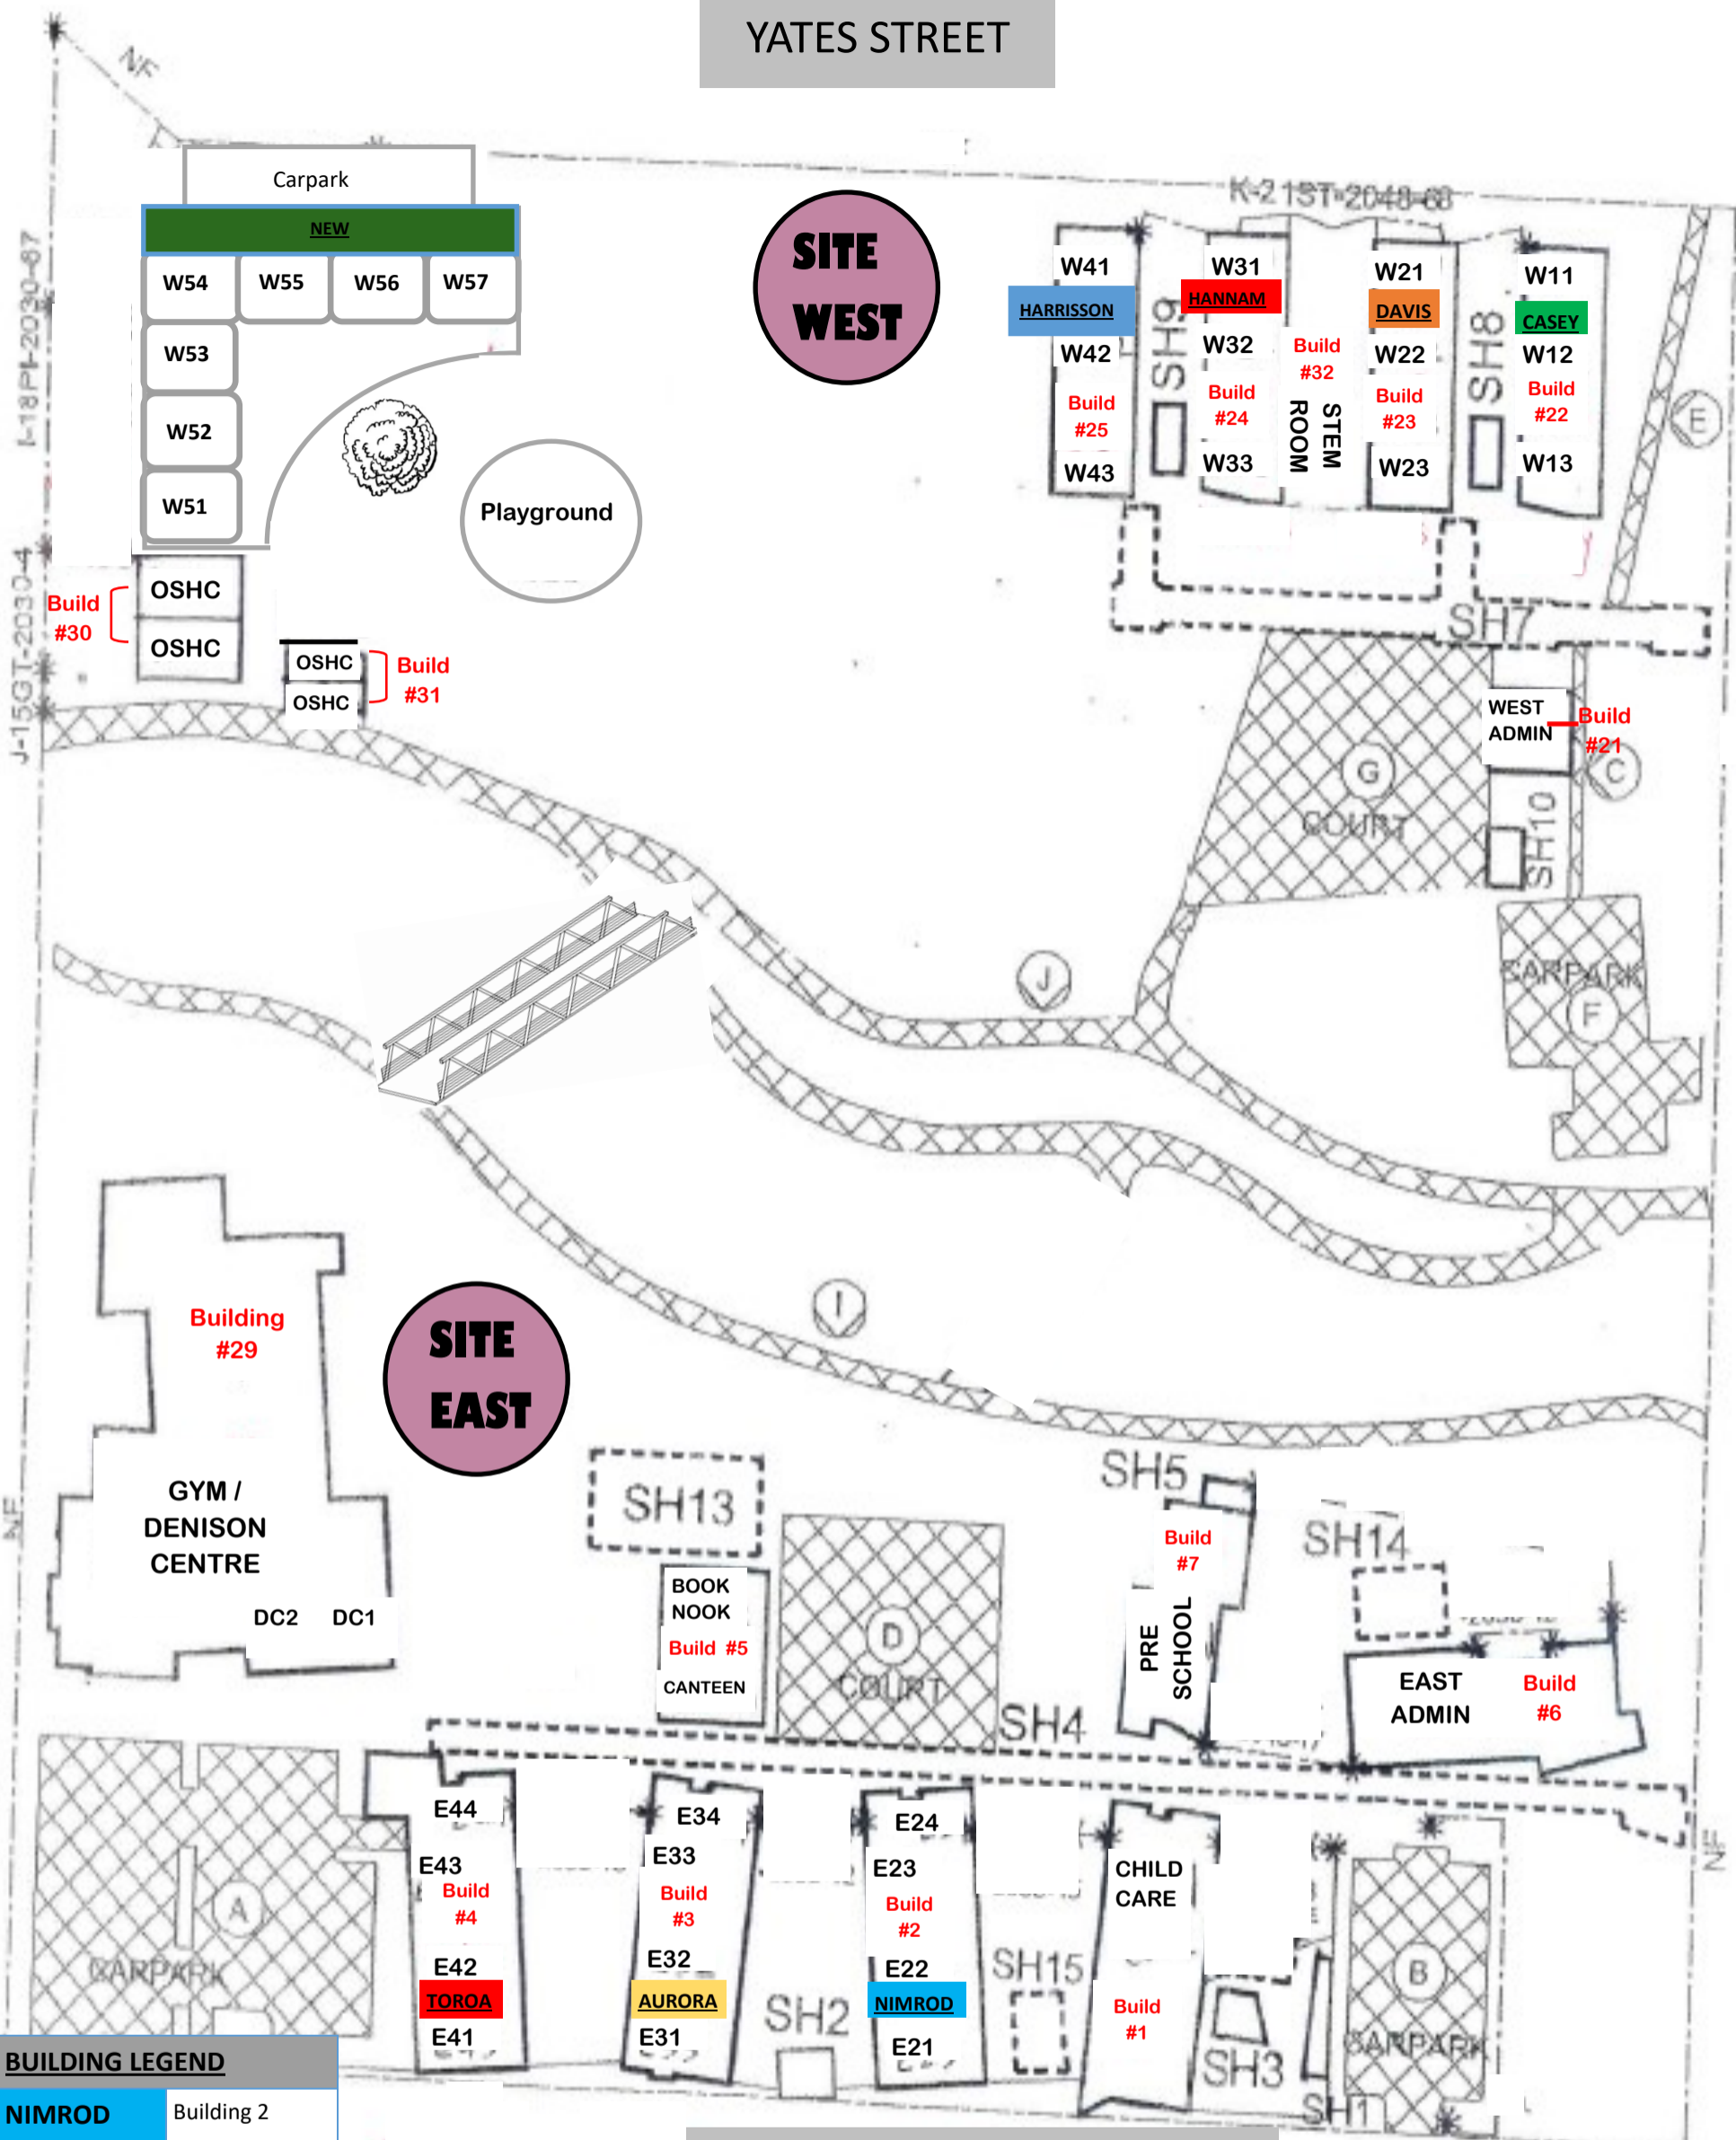

YATES STREET

SITE WEST

THE STRAND

GARDEN TERRACE

MAWSON LAKES SCHOOL

BUILDING LEGEND	
NIMROD	Building 2
AURORA	Building 3
TOROA	Building 4
CASEY	Building 22
DAVIS	Building 23
MERTZ	Building 17
HURLEY	Building 19/20
WILKINS	Building 26
HANNAM	Building 24
HARRISON	Building 25